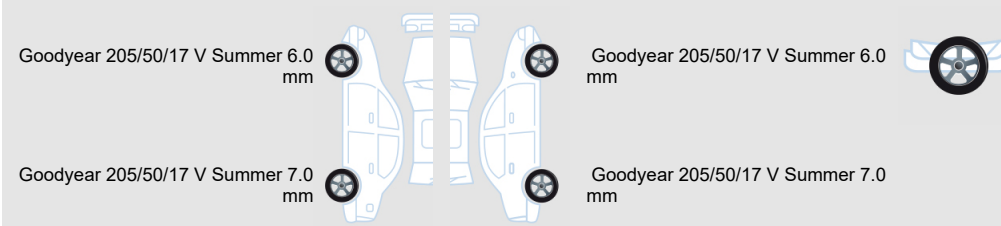

Tyres

Exterior

3 ● ● ● ●	Part	Bonnet	4 ● ●	Part	Special rim 17"
	Position	-		Position	Front left
	Damages	Scratched		Damages	Scratched
	Comments	-		Comments	-