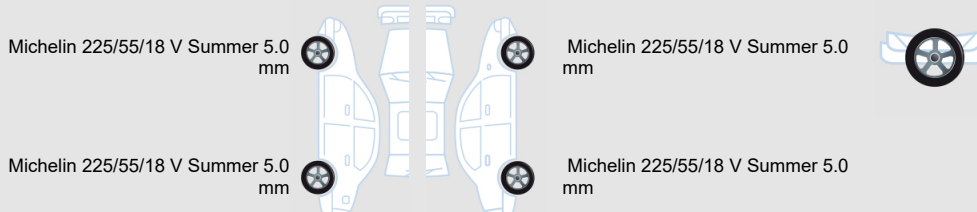

Inspection Details

Inspection loc. PCD - Hödlmayr Saint-Trond

Removable element

Spare wheel kit ✘

Technical Document

Tyres

Exterior

2		<table border="1"> <tr><td>Part</td><td>Spare wheel kit</td></tr> <tr><td>Position</td><td>-</td></tr> <tr><td>Damages</td><td>Missing</td></tr> <tr><td>Comments</td><td>-</td></tr> </table>	Part	Spare wheel kit	Position	-	Damages	Missing	Comments	-	3		<table border="1"> <tr><td>Part</td><td>Turning signal light</td></tr> <tr><td>Position</td><td>Left</td></tr> <tr><td>Damages</td><td>Broken</td></tr> <tr><td>Comments</td><td>-</td></tr> </table>	Part	Turning signal light	Position	Left	Damages	Broken	Comments	-
Part	Spare wheel kit																				
Position	-																				
Damages	Missing																				
Comments	-																				
Part	Turning signal light																				
Position	Left																				
Damages	Broken																				
Comments	-																				
4		<table border="1"> <tr><td>Part</td><td>Door</td></tr> <tr><td>Position</td><td>Back left</td></tr> <tr><td>Damages</td><td>Improper repair</td></tr> <tr><td>Comments</td><td>sinaasappelhuid</td></tr> </table>	Part	Door	Position	Back left	Damages	Improper repair	Comments	sinaasappelhuid	5		<table border="1"> <tr><td>Part</td><td>Wing</td></tr> <tr><td>Position</td><td>Back left</td></tr> <tr><td>Damages</td><td>Improper repair</td></tr> <tr><td>Comments</td><td>schuurkras</td></tr> </table>	Part	Wing	Position	Back left	Damages	Improper repair	Comments	schuurkras
Part	Door																				
Position	Back left																				
Damages	Improper repair																				
Comments	sinaasappelhuid																				
Part	Wing																				
Position	Back left																				
Damages	Improper repair																				
Comments	schuurkras																				