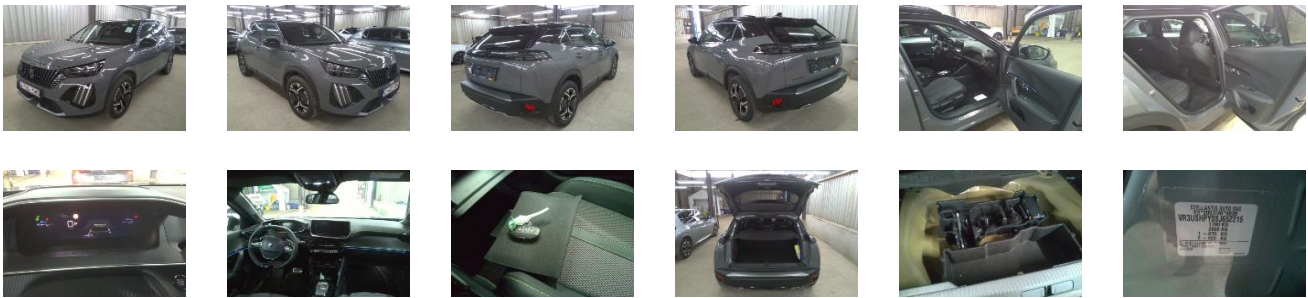

DEKRA Automotive Solutions

Vehicle details

VIN	VR3USHPY0 SJ652215	Registration date	13/05/2025	Exterior Color	Selenium Grijs
Brand	PEUGEOT	Licence Plate		Odometer	4 004 km
Model	2008 GT Hybrid 145ch e-DSC6	Condition of the car	Unknown		
Pre-damage	Unknown	Pre-damage amount excl. VAT	-	Pre-damage Comments	

Inspection Details

Inspection loc. PCD - Hödlmayr Saint-Trond

Removable element

Emergency compressor kit	✓
Refill emergency kit	✓

Technical Document

Tyres

Goodyear 215/60/16 H All seasons 6.0 mm

Goodyear 215/60/16 H All seasons 6.0 mm