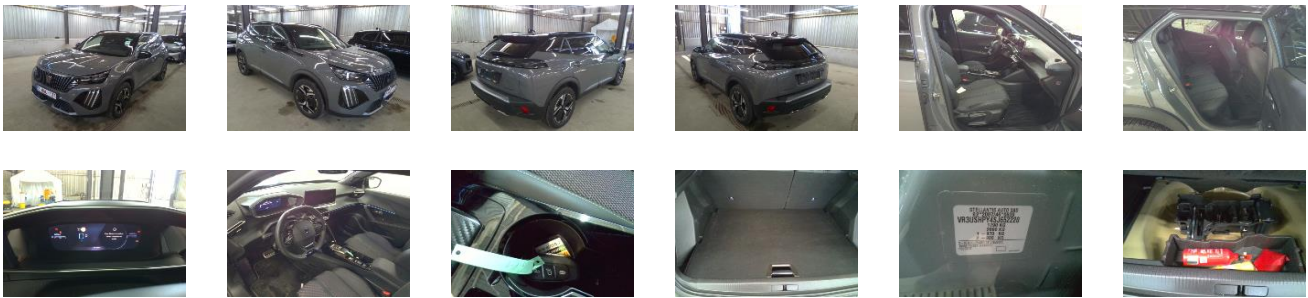

Vehicle details

VIN	VR3USHPY4 SJ652220	Registration date	13/05/2025	Exterior Color	Selenium Grijs
Brand	PEUGEOT	Licence Plate		Odometer	18 768 km
Model	2008 GT Hybrid 145ch e-DSC6	Condition of the car	Unknown		
Pre-damage	Unknown	Pre-damage amount excl. VAT	-	Pre-damage Comments	

Inspection Details

Inspection loc. PCD - Hödlmayr Saint-Trond

Removable element

Spare wheel kit	✓
Rear parcel shelf	✗

Technical Document

Tyres

Goodyear 215/60/17 H All seasons 5.0 mm

Goodyear 215/60/17 H All seasons 5.0 mm

Goodyear 215/60/17 H All seasons 5.0 mm

Goodyear 215/60/17 H All seasons 5.0 mm

Exterior

1		Part	Bumper	2		Part	Bonnet
		Position	Front			Position	Front
		Damages	Scratched			Damages	Improper repair visioogjes
		Comments	-			Comments	
3		Part	Door				
		Position	Front left				
		Damages	Dented				
		Comments	3x				

Interior damage