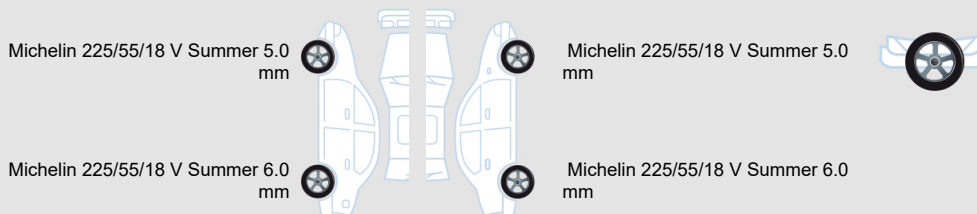

Inspection Details

Inspection loc. PCD - Hödlmayr Saint-Trond

Removable element

Spare wheel kit	✓
Rear parcel shelf	✓

Technical Document

Tyres

Exterior

3		Part	Special rim 18"	4		Part	Door sill
		Position	Front left			Position	Back right
5		Damages	Scratched	6		Damages	Dented
		Comments	-			Comments	-
5		Part	Door panel	6		Part	Roof
		Position	Back right			Position	Centre
5		Damages	Scratched	6		Damages	Scratched
		Comments	-			Comments	-