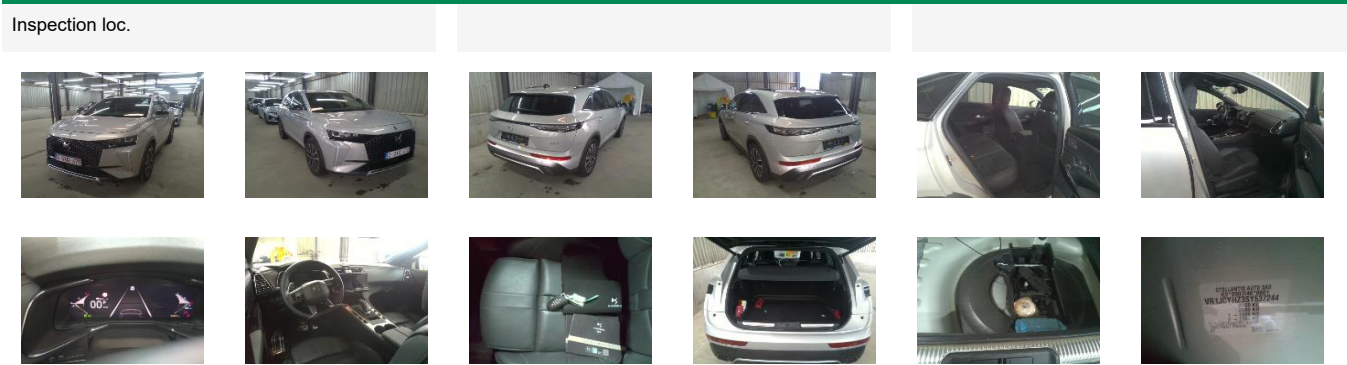

Vehicle details

VIN	VR1JCYHZ3 SY537244	Registration date	06/05/2025	Exterior Color	Cristal Pearl
Brand	DS	Licence Plate	2gxq475	Odometer	24 815 km
Model	DS 7 BLUEHDI 130 AUTOMATIC ETOILE	Condition of the car	Unknown		
Pre-damage	Unknown	Pre-damage amount excl. VAT	-	Pre-damage Comments	

Inspection Details

Removable element

Emergency compressor kit	✓
Refill emergency kit	✓
Rear parcel shelf	✓

Technical Document

Service manual holder	✓
User manual	✓
Adapter USB	✓