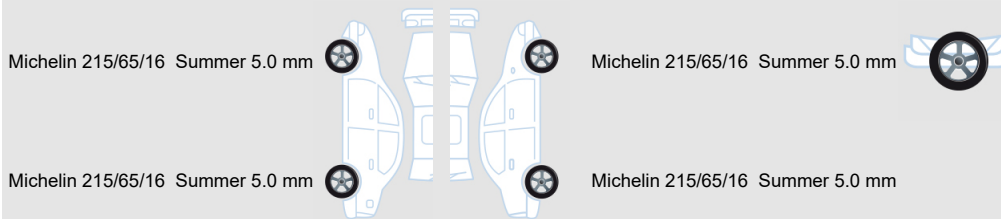

Vehicle details

VIN	VF7VLEHTM RU240236	Registration date	21/02/2025	Exterior Color	Kaolin White
Brand	CITROEN	Licence Plate	2gqb194	Odometer	8 868 km
Model	New Jumpy Taille M 2.0 BlueHDi 145 BVM6	Condition of the car	Unknown		
Pre-damage	Unknown	Pre-damage amount excl. VAT	-	Pre-damage Comments	

Inspection Details

Inspection loc. PCD - Hödlmayr Saint-Trond

Removable element

Spare wheel (wheel & tyre)	✓
Spare wheel kit	✓

Technical Document

Service manual holder	✓
User manual	✓
Adapter USB	✓

Tyres

Others