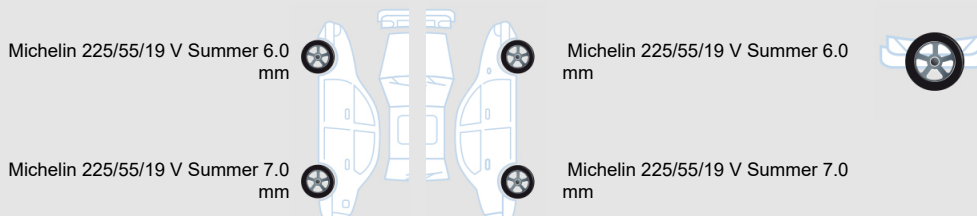

Vehicle details

VIN	VR3KAHPY7 SS068124	Registration date	25/04/2025	Exterior Color	Gris Artense
Brand	PEUGEOT	Licence Plate		Odometer	13 853 km
Model	New 3008 GT Hybrid 145 e-DCS6	Condition of the car	Unknown		
Pre-damage	Unknown	Pre-damage amount excl. VAT	-	Pre-damage Comments	

Inspection Details

Inspection loc. PCD - Hödlmayr Saint-Trond

Removable element

Emergency compressor kit	✓
Refill emergency kit	✓

Technical Document

Tyres

Exterior

1		Part	Tailgate / Boot door	2		Part	Tyre
		Position	-			Position	Front right
		Damages	Scratched			Damages	Cut
		Comments	-			Comments	-