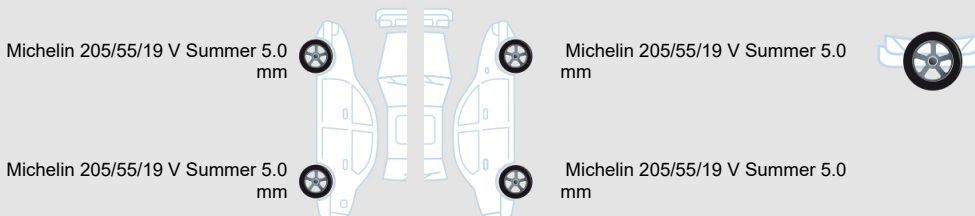

Tyres

Exterior

	Part	Roof
	Position	-
	Damages	Dented
	Comments	-

Comments

Parc stockage : PCD - Hödlmayr Saint-Trond