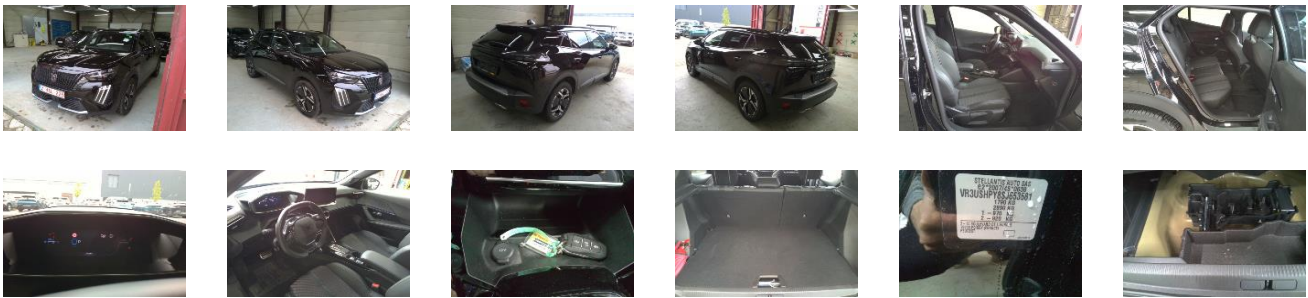

Vehicle details

VIN	VR3USHPY8 SJ653581	Registration date	13/05/2025	Exterior Color	Perla Nera Zwart
Brand	PEUGEOT	Licence Plate		Odometer	22 140 km
Model	2008 GT Hybrid 145ch e-DSC6	Condition of the car	Unknown		
Pre-damage	Unknown	Pre-damage amount excl. VAT	-	Pre-damage Comments	

Inspection Details

Inspection loc. PCD - Hödlmayr Saint-Trond

Removable element

Rear parcel shelf ✘

Technical Document

Tyres

Goodyear 215/60/17 H All seasons 5.0 mm

Goodyear 215/60/17 H All seasons 5.0 mm

Goodyear 215/60/17 H All seasons 5.0 mm

Goodyear 215/60/17 H All seasons 5.0 mm

Exterior

2		Part	Bonnet	3		Part	Bumper
		Position	Front			Position	Front
		Damages	Scratched			Damages	Scratched
		Comments	-			Comments	-
4		Part	Wing	5		Part	Door
		Position	Front left			Position	Front left
		Damages	Scratched			Damages	Scratched
		Comments	-			Comments	-