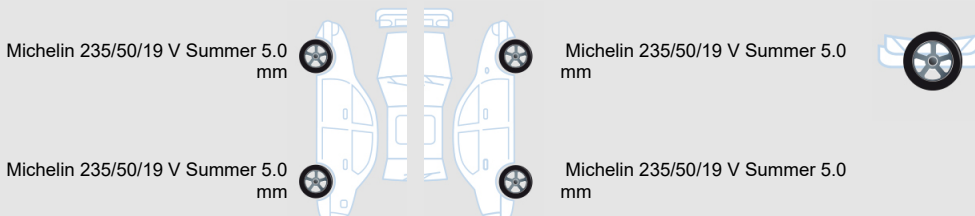

Tyres

Exterior

1		Part	Roof post A/B/C	2		Part	Bumper
		Position	Left			Position	Back
3		Damages	Chemical deposit	4		Damages	Scratched
		Comments	-			Comments	-
3		Part	Unpainted bumper	4		Part	Special rim 19"
		Position	Back			Position	Back right
3		Damages	Scratched	4		Damages	Rusty
		Comments	-			Comments	-